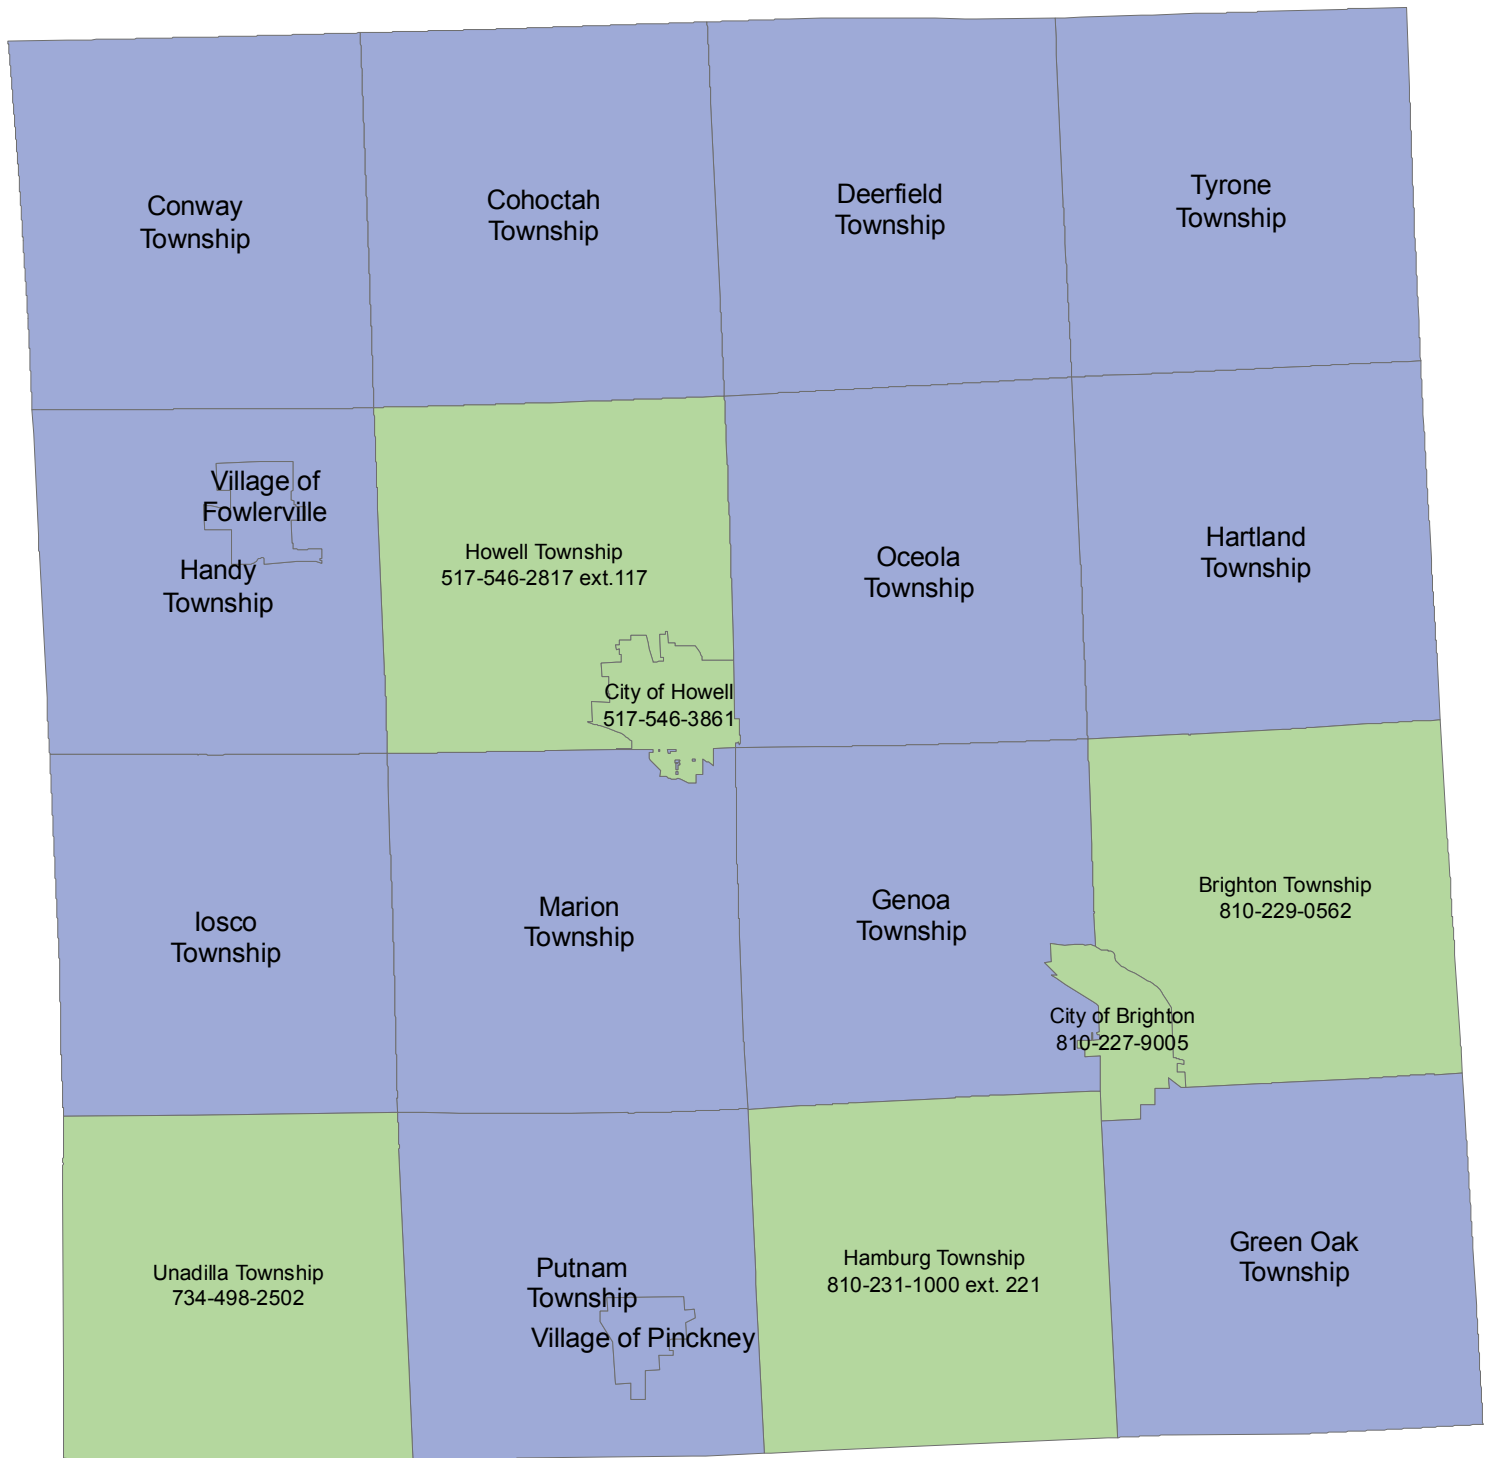

Livingston County Addressing Coordination

Issue Their Own Addresses

Livingston County GIS

Livingston County, Michigan
Information Technology Department
G.I.S. Division
 517-540-0118
 304 East Grand River Avenue - Ste. 101 - Howell, Michigan 48843